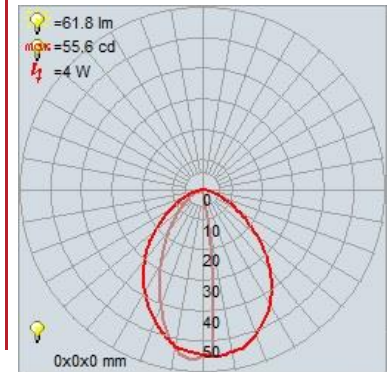

IES FILE

In addition to Access Lighting's purchase and warranty terms and conditions, by signing below or placing an order, you agree that you are authorized to bind the entity placing any order and acknowledge the following: All of sizes and measurements are approximate and all images are for illustrative purposes only. In the event of an inconsistency, the "Product Measurements" section controls. There also may be slight differences in the colors and designs compared to the displayed and printed images.

Signature: _____

Print Name: _____ Date: _____

Toll Free 800-828-5483 www.AccessLighting.com

301 Piedmont Grove Park, Suite A, Greenville, SC 29611

** NOTE: All measurements are rounded up to the 1/4 inch. There is no warranty on any replaceable bulbs, even if included with the fixture.

Copyright Access Lighting Corp. All information is subject to change without notice.

1/13/2026

SB-20013LEDD-MBL_ACR.pdf