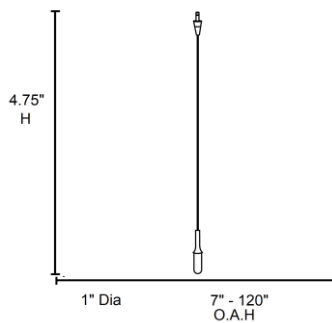

Stock Code: **908UJ-BRZ**

Collection: Omega

PRODUCT INFORMATION

Base: 908UJ Parent: 908UJ
Mounting Type: Ceiling UPC: 641594173338
Finish: Bronze
Diffuser: N/A

PRODUCT MEASUREMENTS

FIXTURE**	BACKPLATE / CANOPY**
Length:	Length
Width:	Width:
Diameter 1"	Diameter:
Height: 4.75"	Height: 1.5"
Extension:	
Overall Height: 7-120"	

LINE DRAWING

IES FILE

In addition to Access Lighting's purchase and warranty terms and conditions, by signing below or placing an order, you agree that you are authorized to bind the entity placing any order and acknowledge the following: All of sizes and measurements are approximate and all images are for illustrative purposes only. In the event of an inconsistency, the "Product Measurements" section controls. There also may be slight differences in the colors and designs compared to the displayed and printed images.