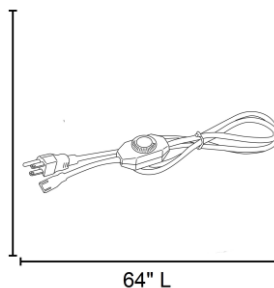

Stock Code: **795SPC-WHT**

Collection: IntelLED

**PRODUCT INFORMATION**

Base: 795SPC Parent: 795SPC  
Mounting Type: N/A UPC: 641594195750  
Finish: N/A  
Diffuser: White

**PRODUCT MEASUREMENTS**

<b>FIXTURE**</b>	<b>BACKPLATE / CANOPY**</b>
Length: 64"	Length
Width:	Width:
Diameter	Diameter:
Height:	Height:
Extension:	
Overall Height:	

**TECHNICAL SPECIFICATIONS**

**SPECIFICATIONS**

Frame Material: Copper	
Diffuser Material: Plastic	
Lamping Type: N/A	Jbox: N/A
Lamping Base: N/A	Lamp Wattage: N/A
Lamp Quantity: N/A	Total Wattage: N/A
Voltage: N/A	Lamps Included: No

**LINE DRAWING**

**IES FILE**

In addition to Access Lighting's purchase and warranty terms and conditions, by signing below or placing an order, you agree that you are authorized to bind the entity placing any order and acknowledge the following: All of sizes and measurements are approximate and all images are for illustrative purposes only. In the event of an inconsistency, the "Product Measurements" section controls. There also may be slight differences in the colors and designs compared to the displayed and printed images.