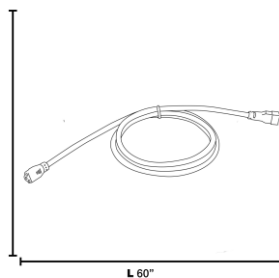

LINE DRAWING

IES FILE

In addition to Access Lighting's purchase and warranty terms and conditions, by signing below or placing an order, you agree that you are authorized to bind the entity placing any order and acknowledge the following: All of sizes and measurements are approximate and all images are for illustrative purposes only. In the event of an inconsistency, the "Product Measurements" section controls. There also may be slight differences in the colors and designs compared to the displayed and printed images.

Signature: _____

Print Name _____ Date: _____

Toll Free 800-828-5483 www.AccessLighting.com

301 Piedmont Grove Park, Suite A, Greenville, SC 29611

** NOTE: All measurements are rounded up to the 1/4 inch. There is no warranty on any replaceable bulbs, even if included with the fixture.
Copyright Access Lighting Corp. All information is subject to change without notice. 2/18/2024 794CON-WHT.pdf