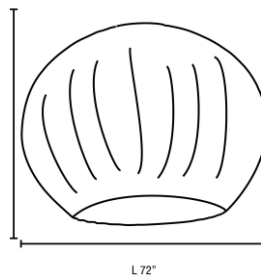

LINE DRAWING

IES FILE

In addition to Access Lighting's purchase and warranty terms and conditions, by signing below or placing an order, you agree that you are authorized to bind the entity placing any order and acknowledge the following: All of sizes and measurements are approximate and all images are for illustrative purposes only. In the event of an inconsistency, the "Product Measurements" section controls. There also may be slight differences in the colors and designs compared to the displayed and printed images.

Signature: _____

Print Name _____ Date: _____

Toll Free 800-828-5483 www.AccessLighting.com

301 Piedmont Grove Park, Suite A, Greenville, SC 29611