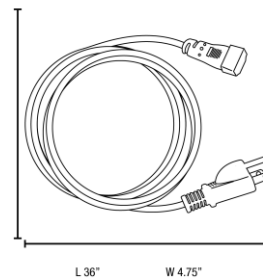

Stock Code: **785PWC-WHT**

Collection: IntelLED

PRODUCT INFORMATION

Base: 785PWC Parent: 785PWC
Mounting Type: N/A UPC: 641594177329
Finish: White
Diffuser: N/A

PRODUCT MEASUREMENTS

FIXTURE**	BACKPLATE / CANOPY**
Length: 36"	Length
Width: 4.75"	Width:
Diameter	Diameter:
Height:	Height:
Extension:	
Overall Height:	

TECHNICAL SPECIFICATIONS

SPECIFICATIONS

Frame Material: Copper	
Diffuser Material: Plastic	
Lamping Type: N/A	Jbox: N/A
Lamping Base: N/A	Lamp Wattage: N/A
Lamp Quantity: N/A	Total Wattage: N/A
Voltage: N/A	Lamps Included: No

Dimmable: No	Nominal Lumens: N/A
CRI: N/A	Delivered Lumens: N/A
CCT: N/A	
Recommended Dimmers:	

ADDITIONAL NOTES

Project Name: _____

Location: _____

Type: _____

Quantity: _____

Notes: _____

LINE DRAWING

IES FILE

In addition to Access Lighting's purchase and warranty terms and conditions, by signing below or placing an order, you agree that you are authorized to bind the entity placing any order and acknowledge the following: All of sizes and measurements are approximate and all images are for illustrative purposes only. In the event of an inconsistency, the "Product Measurements" section controls. There also may be slight differences in the colors and designs compared to the displayed and printed images.