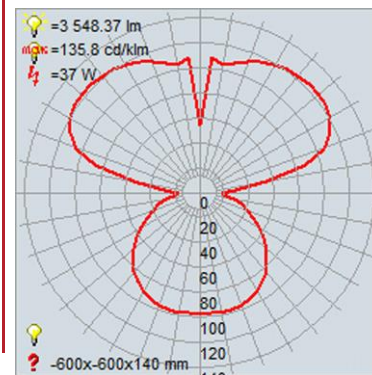

Quantity: _____

Notes: _____

LINE DRAWING

IES FILE

In addition to Access Lighting's purchase and warranty terms and conditions, by signing below or placing an order, you agree that you are authorized to bind the entity placing any order and acknowledge the following: All of sizes and measurements are approximate and all images are for illustrative purposes only. In the event of an inconsistency, the "Product Measurements" section controls. There also may be slight differences in the colors and designs compared to the displayed and printed images.