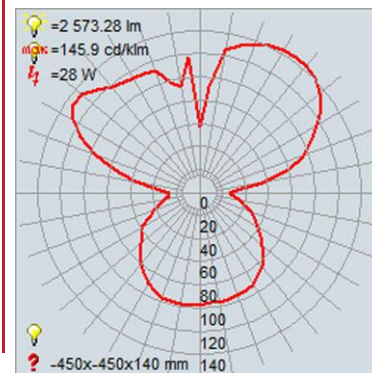

Quantity: _____

Notes: _____

LINE DRAWING

IES FILE

In addition to Access Lighting's purchase and warranty terms and conditions, by signing below or placing an order, you agree that you are authorized to bind the entity placing any order and acknowledge the following: All of sizes and measurements are approximate and all images are for illustrative purposes only. In the event of an inconsistency, the "Product Measurements" section controls. There also may be slight differences in the colors and designs compared to the displayed and printed images.