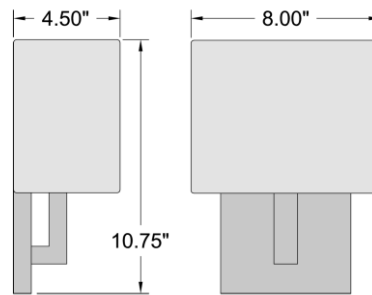

Stock Code: **64061LEDDL-BS/WH**

Collection: Mid Town

PRODUCT INFORMATION

Base: 64061 Parent: 64061LEDDL
Mounting Type: Wall UPC: 641594240276
Finish: Brushed Steel
Diffuser: N/A

PRODUCT MEASUREMENTS

FIXTURE**	BACKPLATE / CANOPY**
Length:	Length
Width: 8"	Width: 4.75"
Diameter	Diameter:
Height: 10.75"	Height: 4.75"
Extension: 4.5"	
Overall Height:	

ADDITIONAL NOTES

Custom Finish 5 Piece Minimum Order Quantity

Project Name: _____
Location: _____
Type: _____
Quantity: _____
Notes:

LINE DRAWING

IES FILE

In addition to Access Lighting's purchase and warranty terms and conditions, by signing below or placing an order, you agree that you are authorized to bind the entity placing any order and acknowledge the following: All of sizes and measurements are approximate and all images are for illustrative purposes only. In the event of an inconsistency, the "Product Measurements" section controls. There also may be slight differences in the colors and designs compared to the displayed and printed images.

Signature: _____

Print Name _____ Date: _____

Toll Free 800-828-5483 www.AccessLighting.com

301 Piedmont Grove Park, Suite A, Greenville, SC 29611

** NOTE: All measurements are rounded up to the 1/4 inch. There is no warranty on any replaceable bulbs, even if included with the fixture.
Copyright Access Lighting Corp. All information is subject to change without notice. 2/18/2024 64061LEDDL-BS_WH.pdf