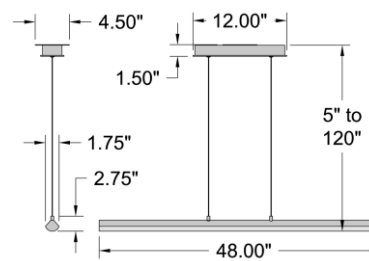

FIXTURE**	BACKPLATE / CANOPY**
Length: 48"	Length 3"
Width: 1.75"	Width: 12"
Diameter	Diameter:
Height: 2.75"	Height: 1.5"
Extension:	
Overall Height: 5-120"	

TECHNICAL SPECIFICATIONS

SPECIFICATIONS

Frame Material: Aluminum
Diffuser Material: Acrylic
Lamping Type: SSL (Dedicated LED) Jbox: Standard
Lamping Base: SSL Lamp Wattage: 30 W
Lamp Quantity: 1 Total Wattage: 30 W
Voltage: 120v Lamps Included: Yes

LINE DRAWING

IES FILE

In addition to Access Lighting's purchase and warranty terms and conditions, by signing below or placing an order, you agree that you are authorized to bind the entity placing any order and acknowledge the following: All of sizes and measurements are approximate and all images are for illustrative purposes only. In the event of an inconsistency, the "Product Measurements" section controls. There also may be slight differences in the colors and designs compared to the displayed and printed images.