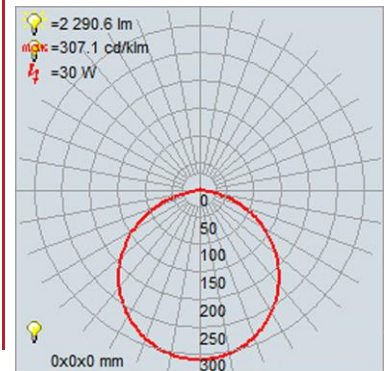

FIXTURE**	BACKPLATE / CANOPY**
Length: 48"	Length 3"
Width: 1.75"	Width: 12"
Diameter	Diameter:
Height: 2.75"	Height: 1.5"
Extension:	
Overall Height: 5-120"	

TECHNICAL SPECIFICATIONS

SPECIFICATIONS

Frame Material: Aluminum
Diffuser Material: Acrylic
Lamping Type: SSL (Dedicated LED) Jbox: Standard
Lamping Base: SSL Lamp Wattage: 30 W
Lamp Quantity: 1 Total Wattage: 30 W
Voltage: 120v Lamps Included: Yes

LINE DRAWING

IES FILE

In addition to Access Lighting's purchase and warranty terms and conditions, by signing below or placing an order, you agree that you are authorized to bind the entity placing any order and acknowledge the following: All of sizes and measurements are approximate and all images are for illustrative purposes only. In the event of an inconsistency, the "Product Measurements" section controls. There also may be slight differences in the colors and designs compared to the displayed and printed images.