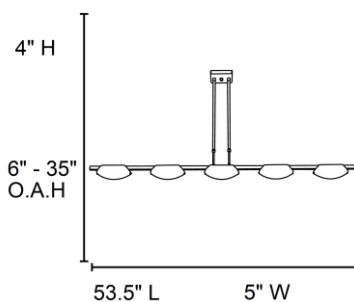

FIXTURE**	BACKPLATE / CANOPY**
Length: 53.5"	Length 5.5"
Width: 5"	Width: 5.5"
Diameter	Diameter:
Height: 4"	Height: 1"
Extension:	
Overall Height: 6-35"	

TECHNICAL SPECIFICATIONS

SPECIFICATIONS

Frame Material: Metal
Diffuser Material: Glass
Lamping Type: SSL (Dedicated LED) Jbox: Standard
Lamping Base: SSL Lamp Wattage: 8 W
Lamp Quantity: 5 Total Wattage: 40 W
Voltage: 120v Lamps Included: Yes

ADDITIONAL NOTES

Telescopic rods and 6-inch standard rods included; Sloped ceiling adapter included

Project Name: _____

Location: _____

Type: _____

Quantity: _____

Notes: _____

LINE DRAWING

IES FILE

In addition to Access Lighting's purchase and warranty terms and conditions, by signing below or placing an order, you agree that you are authorized to bind the entity placing any order and acknowledge the following: All of sizes and measurements are approximate and all images are for illustrative purposes only. In the event of an inconsistency, the "Product Measurements" section controls. There also may be slight differences in the colors and designs compared to the displayed and printed images.