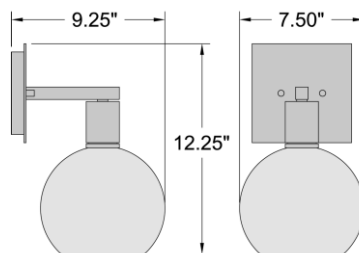

FIXTURE**	BACKPLATE / CANOPY**
Length:	Length
Width: 7.5"	Width: 4.5"
Diameter	Diameter:
Height: 12.25"	Height: 4.5"
Extension: 9.25"	
Overall Height:	

TECHNICAL SPECIFICATIONS

SPECIFICATIONS

Frame Material: Steel
Diffuser Material: Glass
Lamping Type: E-26 (Replaceable LED Jbox: Standard
Lamping Base: E-26 Lamp Wattage: 7 W
Lamp Quantity: 1 Total Wattage: 7 W
Voltage: 120v Lamps Included: Yes

ADDITIONAL NOTES

Custom Finish 5 Piece Minimum Order Quantity

Project Name: _____
Location: _____
Type: _____
Quantity: _____
Notes: _____

LINE DRAWING

IES FILE

In addition to Access Lighting's purchase and warranty terms and conditions, by signing below or placing an order, you agree that you are authorized to bind the entity placing any order and acknowledge the following: All of sizes and measurements are approximate and all images are for illustrative purposes only. In the event of an inconsistency, the "Product Measurements" section controls. There also may be slight differences in the colors and designs compared to the displayed and printed images.

Signature: _____

Print Name _____ Date: _____

Toll Free 800-828-5483 www.AccessLighting.com

301 Piedmont Grove Park, Suite A, Greenville, SC 29611

** NOTE: All measurements are rounded up to the 1/4 inch. There is no warranty on any replaceable bulbs, even if included with the fixture.
Copyright Access Lighting Corp. All information is subject to change without notice. 2/18/2024 63145LEDDL-ML_CLR.pdf