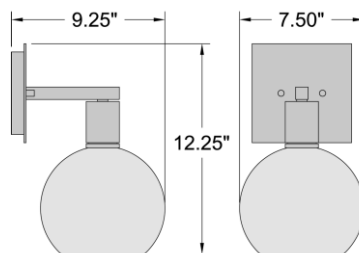

FIXTURE**	BACKPLATE / CANOPY**
Length:	Length
Width: 7.5"	Width: 4.5"
Diameter	Diameter:
Height: 12.25"	Height: 4.5"
Extension: 9.25"	
Overall Height:	

TECHNICAL SPECIFICATIONS

SPECIFICATIONS

Frame Material: Steel
Diffuser Material: Glass
Lamping Type: E-26 (Replaceable LED Jbox: Standard
Lamping Base: E-26 Lamp Wattage: 7 W
Lamp Quantity: 1 Total Wattage: 7 W
Voltage: 120v Lamps Included: Yes

ADDITIONAL NOTES

Custom Finish 5 Piece Minimum Order Quantity

Project Name: _____
Location: _____
Type: _____
Quantity: _____
Notes: _____

LINE DRAWING

IES FILE

In addition to Access Lighting's purchase and warranty terms and conditions, by signing below or placing an order, you agree that you are authorized to bind the entity placing any order and acknowledge the following: All of sizes and measurements are approximate and all images are for illustrative purposes only. In the event of an inconsistency, the "Product Measurements" section controls. There also may be slight differences in the colors and designs compared to the displayed and printed images.

Signature: _____

Print Name _____ Date: _____

Toll Free 800-828-5483 www.AccessLighting.com

301 Piedmont Grove Park, Suite A, Greenville, SC 29611

** NOTE: All measurements are rounded up to the 1/4 inch. There is no warranty on any replaceable bulbs, even if included with the fixture.
Copyright Access Lighting Corp. All information is subject to change without notice. 2/18/2024 63145LEDDL-ABB_CLR.pdf