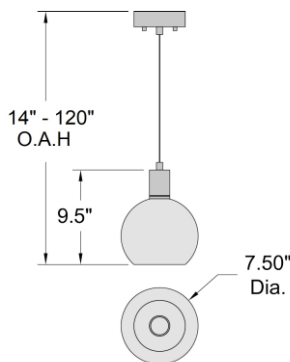

PRODUCT MEASUREMENTS

FIXTURE**	BACKPLATE / CANOPY**
Length:	Length
Width:	Width:
Diameter 7.5"	Diameter: 4.5"
Height: 9.5"	Height: 1"
Extension:	
Overall Height: 14-120"	

TECHNICAL SPECIFICATIONS

SPECIFICATIONS

ADDITIONAL NOTES

10 feet of black cord included; Custom Finish 5 Piece Minimum Order Quantity

Project Name: _____

Location: _____

Type: _____

Quantity: _____

Notes: _____

LINE DRAWING

IES FILE

In addition to Access Lighting's purchase and warranty terms and conditions, by signing below or placing an order, you agree that you are authorized to bind the entity placing any order and acknowledge the following: All of sizes and measurements are approximate and all images are for illustrative purposes only. In the event of an inconsistency, the "Product Measurements" section controls. There also may be slight differences in the colors and designs compared to the displayed and printed images.

Signature: _____

Print Name _____ Date: _____

Toll Free 800-828-5483 www.AccessLighting.com

301 Piedmont Grove Park, Suite A, Greenville, SC 29611

** NOTE: All measurements are rounded up to the 1/4 inch. There is no warranty on any replaceable bulbs, even if included with the fixture.
Copyright Access Lighting Corp. All information is subject to change without notice. 2/18/2024 63142LEDDL-ABB_SDG.pdf