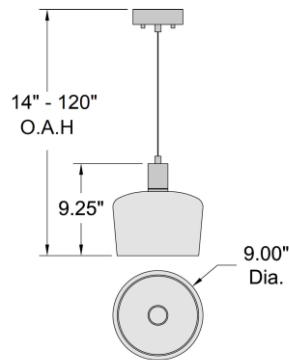

PRODUCT MEASUREMENTS

FIXTURE**	BACKPLATE / CANOPY**
Length:	Length
Width:	Width:
Diameter 9"	Diameter: 4.5"
Height: 9.25"	Height: 1"
Extension:	
Overall Height: 14-120"	

TECHNICAL SPECIFICATIONS

SPECIFICATIONS

ADDITIONAL NOTES

10 feet of clear cord included; Custom Finish 5 Piece Minimum
Order Quantity

Project Name: _____

Location: _____

Type: _____

Quantity: _____

Notes:

LINE DRAWING

IES FILE

In addition to Access Lighting's purchase and warranty terms and conditions, by signing below or placing an order, you agree that you are authorized to bind the entity placing any order and acknowledge the following: All of sizes and measurements are approximate and all images are for illustrative purposes only. In the event of an inconsistency, the "Product Measurements" section controls. There also may be slight differences in the colors and designs compared to the displayed and printed images.

Signature: _____

Print Name _____ Date: _____

Toll Free 800-828-5483 www.AccessLighting.com

301 Piedmont Grove Park, Suite A, Greenville, SC 29611

** NOTE: All measurements are rounded up to the 1/4 inch. There is no warranty on any replaceable bulbs, even if included with the fixture.
Copyright Access Lighting Corp. All information is subject to change without notice. 2/18/2024 63141LEDDL-BS_SDG.pdf