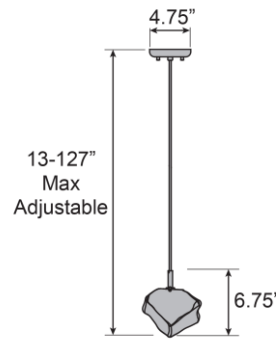

Stock Code: **63128LEDDL-P-MSS/CLR**

Collection: Boulder

PRODUCT INFORMATION

Base: 63128 Parent: 63128LEDDL-P
Mounting Type: Ceiling UPC: 641594230253
Finish: Chrome
Diffuser: Clear

PRODUCT MEASUREMENTS

FIXTURE**	BACKPLATE / CANOPY**
Length: 6.75"	Length
Width: 6.75"	Width:
Diameter	Diameter: 4.75"
Height: 13"	Height: 1"
Extension:	
Overall Height: 13-127"	

TECHNICAL SPECIFICATIONS

SPECIFICATIONS

Frame Material: Metal
Diffuser Material: Glass
Lamping Type: G9 (Replaceable LED) Jbox: Standard
Lamping Base: G9 Lamp Wattage: 4.5 W
Lamp Quantity: 1 Total Wattage: 4.5 W
Voltage: 120v Lamps Included: Yes

ADDITIONAL NOTES

10 feet of clear coated cord included; Custom Finish 100 Piece Minimum Order Quantity

Project Name: _____
Location: _____
Type: _____
Quantity: _____
Notes: _____

LINE DRAWING

IES FILE

In addition to Access Lighting's purchase and warranty terms and conditions, by signing below or placing an order, you agree that you are authorized to bind the entity placing any order and acknowledge the following: All of sizes and measurements are approximate and all images are for illustrative purposes only. In the event of an inconsistency, the "Product Measurements" section controls. There also may be slight differences in the colors and designs compared to the displayed and printed images.

Signature: _____

Print Name _____ Date: _____

Toll Free 800-828-5483 www.AccessLighting.com

301 Piedmont Grove Park, Suite A, Greenville, SC 29611

** NOTE: All measurements are rounded up to the 1/4 inch. There is no warranty on any replaceable bulbs, even if included with the fixture.
Copyright Access Lighting Corp. All information is subject to change without notice. 2/18/2024 63128LEDDL-P-MSS_CLR.pdf