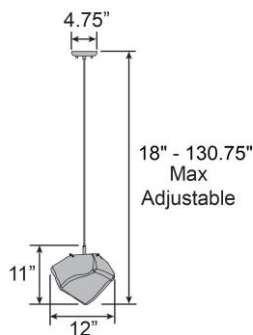

FIXTURE**	BACKPLATE / CANOPY**
Length: 12"	Length
Width: 12"	Width:
Diameter	Diameter: 4.75"
Height: 11"	Height: 1"
Extension:	
Overall Height: 18-130.75"	

TECHNICAL SPECIFICATIONS

SPECIFICATIONS

Frame Material: Metal
Diffuser Material: Glass
Lamping Type: E-26 (Replaceable LED Jbox: Standard
Lamping Base: E-26 Lamp Wattage: 7 W
Lamp Quantity: 1 Total Wattage: 7 W
Voltage: 120v Lamps Included: Yes

10 feet of clear coated cord included; Custom Finish 100 Piece
Minimum Order Quantity

Project Name: _____

Location: _____

Type: _____

Quantity: _____

Notes: _____

LINE DRAWING

IES FILE

In addition to Access Lighting's purchase and warranty terms and conditions, by signing below or placing an order, you agree that you are authorized to bind the entity placing any order and acknowledge the following: All of sizes and measurements are approximate and all images are for illustrative purposes only. In the event of an inconsistency, the "Product Measurements" section controls. There also may be slight differences in the colors and designs compared to the displayed and printed images.