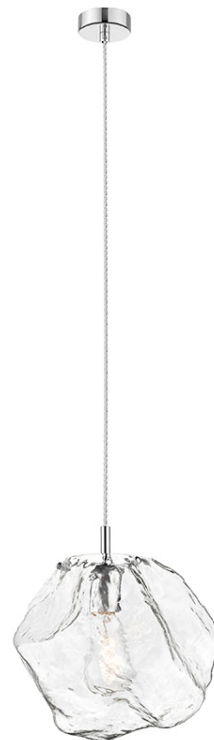

Stock Code: **63126LEDDL-P-MSS/CLR**

Collection: **Boulder**

PRODUCT INFORMATION

Base: 63126 Parent: 63126LEDDL-P
Mounting Type: Ceiling UPC: 641594230147
Finish: Chrome
Diffuser: Clear

PRODUCT MEASUREMENTS

FIXTURE**	BACKPLATE / CANOPY**
Length: 12"	Length
Width: 12"	Width:
Diameter	Diameter: 4.75"
Height: 11"	Height: 1"
Extension:	
Overall Height: 18-130.75"	

TECHNICAL SPECIFICATIONS

SPECIFICATIONS

Frame Material: Metal
Diffuser Material: Glass
Lamping Type: E-26 (Replaceable LED Jbox: Standard
Lamping Base: E-26 Lamp Wattage: 7 W
Lamp Quantity: 1 Total Wattage: 7 W
Voltage: 120v Lamps Included: Yes

Dimmable: Yes Nominal Lumens: 380 Lm
CRI: 90 Delivered Lumens: N/A
CCT: 2700K
Recommended Dimmers:
(ELV)LUTRON Skylark SELV-300P; (MLV)COOPER Aspire 9530SW; (TRIAC)LEGRAND Titan CD703-PW

ADDITIONAL NOTES

10 feet of clear coated cord included; Custom Finish 100 Piece
Minimum Order Quantity

Project Name: _____

Location: _____

Type: _____

Quantity: _____

Notes: _____

LINE DRAWING

IES FILE