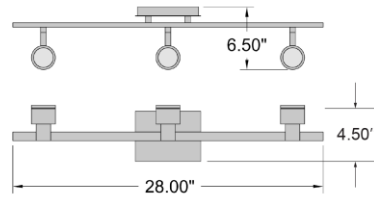

LINE DRAWING

IES FILE

In addition to Access Lighting's purchase and warranty terms and conditions, by signing below or placing an order, you agree that you are authorized to bind the entity placing any order and acknowledge the following: All of sizes and measurements are approximate and all images are for illustrative purposes only. In the event of an inconsistency, the "Product Measurements" section controls. There also may be slight differences in the colors and designs compared to the displayed and printed images.

Signature: _____
Print Name _____ Date: _____

Toll Free 800-828-5483 www.AccessLighting.com
301 Piedmont Grove Park, Suite A, Greenville, SC 29611