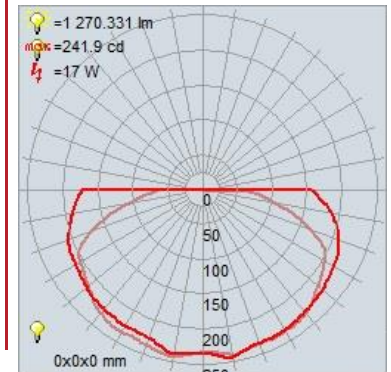

Stock Code: **63043LEDDCS-CH/CLOP**

Collection: Chloe

PRODUCT INFORMATION

Base: 63043 Parent: 63043LEDDCS
Mounting Type: Wall UPC: 641594258578
Finish: Chrome
Diffuser: Clear Opal

PRODUCT MEASUREMENTS

FIXTURE**	BACKPLATE / CANOPY**
Length:	Length
Width: 20.5"	Width: 6"
Diameter	Diameter:
Height: 7.5"	Height: 4.5"
Extension: 7.5"	
Overall Height:	

Project Name: _____

Location: _____

Type: _____

Quantity: _____

Notes: _____

LINE DRAWING

IES FILE

In addition to Access Lighting's purchase and warranty terms and conditions, by signing below or placing an order, you agree that you are authorized to bind the entity placing any order and acknowledge the following: All of sizes and measurements are approximate and all images are for illustrative purposes only. In the event of an inconsistency, the "Product Measurements" section controls. There also may be slight differences in the colors and designs compared to the displayed and printed images.