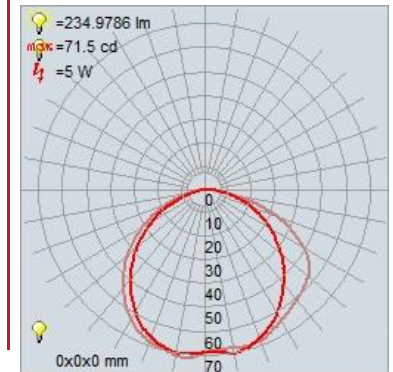

LINE DRAWING

IES FILE

In addition to Access Lighting's purchase and warranty terms and conditions, by signing below or placing an order, you agree that you are authorized to bind the entity placing any order and acknowledge the following: All of sizes and measurements are approximate and all images are for illustrative purposes only. In the event of an inconsistency, the "Product Measurements" section controls. There also may be slight differences in the colors and designs compared to the displayed and printed images.