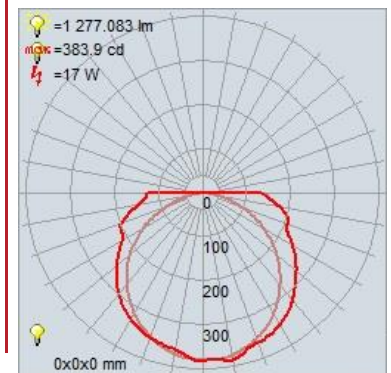

LINE DRAWING

IES FILE

In addition to Access Lighting's purchase and warranty terms and conditions, by signing below or placing an order, you agree that you are authorized to bind the entity placing any order and acknowledge the following: All of sizes and measurements are approximate and all images are for illustrative purposes only. In the event of an inconsistency, the "Product Measurements" section controls. There also may be slight differences in the colors and designs compared to the displayed and printed images.

Signature: _____

Print Name: _____ Date: _____

Toll Free 800-828-5483 www.AccessLighting.com

301 Piedmont Grove Park, Suite A, Greenville, SC 29611

** NOTE: All measurements are rounded up to the 1/4 inch. There is no warranty on any replaceable bulbs, even if included with the fixture.

Copyright Access Lighting Corp. All information is subject to change without notice.

4/17/2026

62683LEDDCS-BS_ACR.pdf