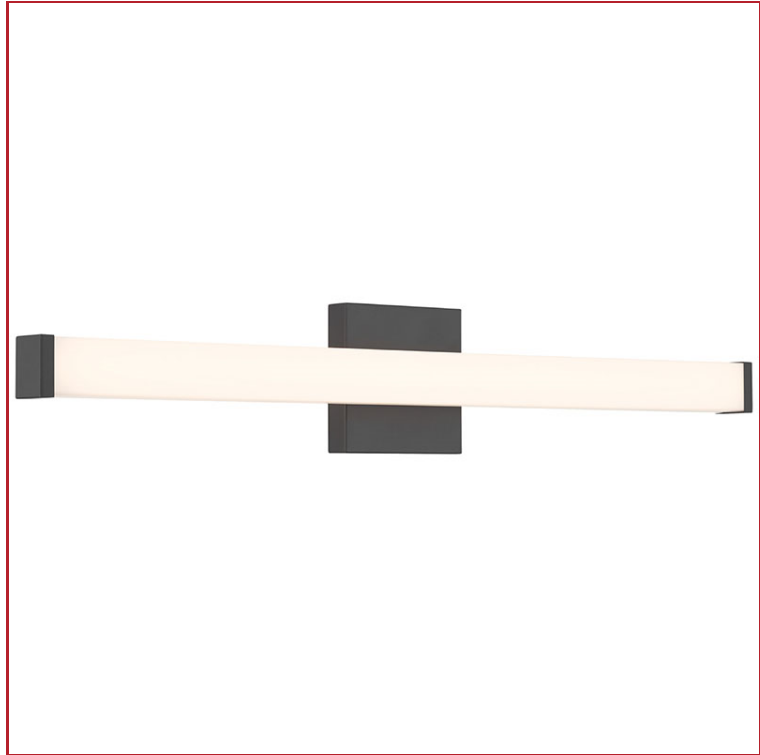

Stock Code: **62674LEDDCS-MBL/ACR**

Collection: Maxx

PRODUCT INFORMATION

Base: 62674 Parent: 62674LEDDCS
Mounting Type: Wall UPC: 641594258646
Finish: Matte Black
Diffuser: Acrylic Lens

PRODUCT MEASUREMENTS

FIXTURE**	BACKPLATE / CANOPY**
Length:	Length 5"
Width: 30"	Width: 1"
Diameter	Diameter:
Height: 5"	Height: 5"
Extension: 2.5"	
Overall Height:	

TECHNICAL SPECIFICATIONS

SPECIFICATIONS

Frame Material: Steel
Diffuser Material: Acrylic
Lamping Type: SSL (Dedicated LED) Jbox: Standard
Lamping Base: SSL Lamp Wattage: 27 W
Lamp Quantity: 1 Total Wattage: 27 W
Voltage: 120v Lamps Included: Yes

QUALIFICATIONS

Location Rating Damp
Certification: ETL (US/Canada) Listed
ADA Compliant: Yes Energy Star: No
JA8 Compliant: Yes Emergency Lighting: No
Marine Grade Finish: No
Warranty**: 5 Year

PHOTOMETRICS

Dimmable: Yes Nominal Lumens: 2600 Lm
CRI: 90 Delivered Lumens: 2018 Lm
CCT: Multi CCTK
Recommended Dimmers:

ADDITIONAL NOTES

Horizontal or Vertical Mounting; 5 CCT Selectable Switch 2700K, 3000K, 3500K, 4000K, 5000K

Project Name: _____
Location: _____
Type: _____
Quantity: _____
Notes:

LINE DRAWING

IES FILE