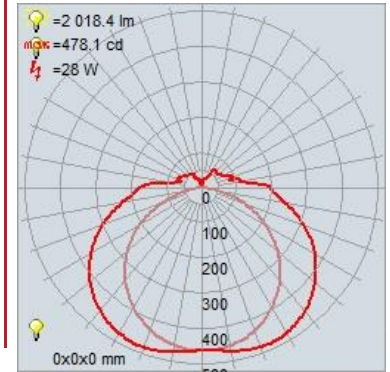

IES FILE

In addition to Access Lighting's purchase and warranty terms and conditions, by signing below or placing an order, you agree that you are authorized to bind the entity placing any order and acknowledge the following: All of sizes and measurements are approximate and all images are for illustrative purposes only. In the event of an inconsistency, the "Product Measurements" section controls. There also may be slight differences in the colors and designs compared to the displayed and printed images.

Signature: _____
Print Name _____ Date: _____

Toll Free 800-828-5483 www.AccessLighting.com
301 Piedmont Grove Park, Suite A, Greenville, SC 29611

** NOTE: All measurements are rounded up to the 1/4 inch. There is no warranty on any replaceable bulbs, even if included with the fixture.
Copyright Access Lighting Corp. All information is subject to change without notice. 3/27/2026 62674LEDDCS-MBL_ACR.pdf