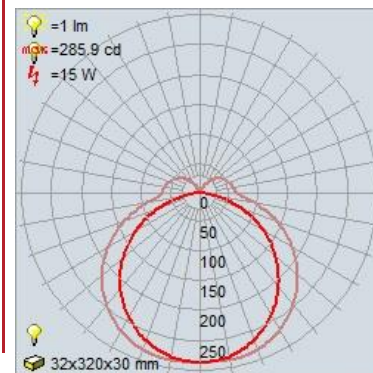

FIXTURE**	BACKPLATE / CANOPY**
Length:	Length 4.5"
Width: 4.5"	Width: 1"
Diameter	Diameter:
Height: 14"	Height: 6.25"
Extension: 2.75"	
Overall Height:	

TECHNICAL SPECIFICATIONS

SPECIFICATIONS

Frame Material: Metal
Diffuser Material: Acrylic
Lamping Type: SSL (Dedicated LED) Jbox: Standard
Lamping Base: SSL Lamp Wattage: 15 W
Lamp Quantity: 1 Total Wattage: 15 W
Voltage: 120v Lamps Included: Yes

Type: _____

Quantity: _____

Notes: _____

LINE DRAWING

IES FILE

In addition to Access Lighting's purchase and warranty terms and conditions, by signing below or placing an order, you agree that you are authorized to bind the entity placing any order and acknowledge the following: All of sizes and measurements are approximate and all images are for illustrative purposes only. In the event of an inconsistency, the "Product Measurements" section controls. There also may be slight differences in the colors and designs compared to the displayed and printed images.

Signature: _____

Print Name _____ Date: _____

Toll Free 800-828-5483 www.AccessLighting.com

301 Piedmont Grove Park, Suite A, Greenville, SC 29611

** NOTE: All measurements are rounded up to the 1/4 inch. There is no warranty on any replaceable bulbs, even if included with the fixture.