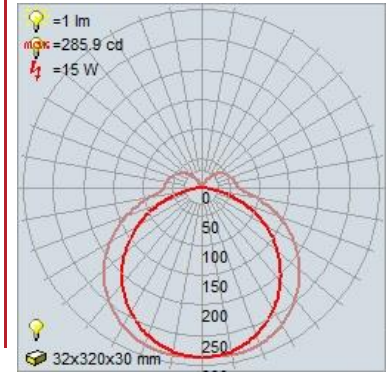

FIXTURE**	BACKPLATE / CANOPY**
Length:	Length 4.5"
Width: 4.5"	Width: 1"
Diameter	Diameter:
Height: 14"	Height: 6.25"
Extension: 2.75"	
Overall Height:	

TECHNICAL SPECIFICATIONS

SPECIFICATIONS

Frame Material: Metal
Diffuser Material: Acrylic
Lamping Type: SSL (Dedicated LED) Jbox: Standard
Lamping Base: SSL Lamp Wattage: 15 W
Lamp Quantity: 1 Total Wattage: 15 W
Voltage: 120v Lamps Included: Yes

LINE DRAWING

IES FILE

In addition to Access Lighting's purchase and warranty terms and conditions, by signing below or placing an order, you agree that you are authorized to bind the entity placing any order and acknowledge the following: All of sizes and measurements are approximate and all images are for illustrative purposes only. In the event of an inconsistency, the "Product Measurements" section controls. There also may be slight differences in the colors and designs compared to the displayed and printed images.