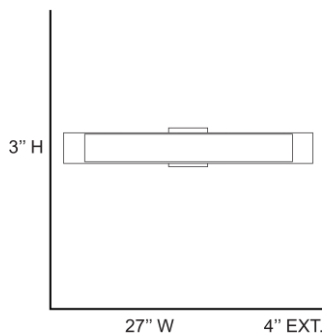

LINE DRAWING

IES FILE

In addition to Access Lighting's purchase and warranty terms and conditions, by signing below or placing an order, you agree that you are authorized to bind the entity placing any order and acknowledge the following: All of sizes and measurements are approximate and all images are for illustrative purposes only. In the event of an inconsistency, the "Product Measurements" section controls. There also may be slight differences in the colors and designs compared to the displayed and printed images.

Signature: _____

Print Name _____ Date: _____

Toll Free 800-828-5483 www.AccessLighting.com

301 Piedmont Grove Park, Suite A, Greenville, SC 29611

** NOTE: All measurements are rounded up to the 1/4 inch. There is no warranty on any replaceable bulbs, even if included with the fixture.
Copyright Access Lighting Corp. All information is subject to change without notice. 2/18/2024 62488LEDD-BS_OPL.pdf