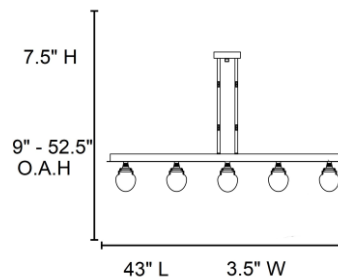

Stock Code: **62476LEDD-CH/OPL**

Collection: Classic

PRODUCT INFORMATION

Base: 62476 Parent: 62476LEDD
Mounting Type: Ceiling UPC: 641594207576
Finish: Chrome
Diffuser: Opal

PRODUCT MEASUREMENTS

FIXTURE**	BACKPLATE / CANOPY**
Length: 43"	Length
Width: 3.5"	Width:
Diameter	Diameter:
Height: 7.5"	Height:
Extension:	
Overall Height: 9-52.5"	

6, 16, and 22-inch down rods included; Optional 6, 16, and 22-inch down rods available (max 10 feet); 10 feet of cord included

Project Name: _____

Location: _____

Type: _____

Quantity: _____

Notes: _____

LINE DRAWING

IES FILE

In addition to Access Lighting's purchase and warranty terms and conditions, by signing below or placing an order, you agree that you are authorized to bind the entity placing any order and acknowledge the following: All of sizes and measurements are approximate and all images are for illustrative purposes only. In the event of an inconsistency, the "Product Measurements" section controls. There also may be slight differences in the colors and designs compared to the displayed and printed images.