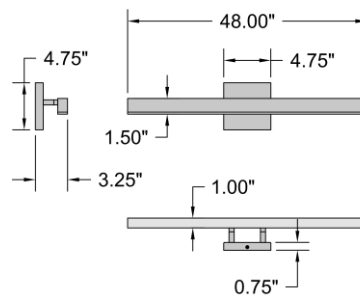

LINE DRAWING