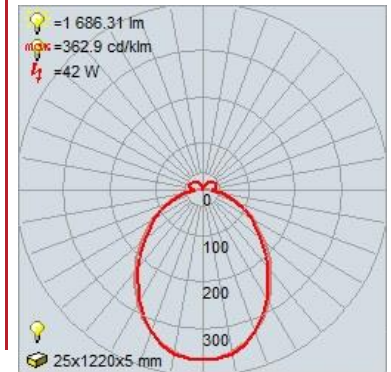

Dimmable: Yes Nominal Lumens: 2200 Lm
CRI: N/A Delivered Lumens: N/A
CCT: 3000K
Recommended Dimmers:

ADDITIONAL NOTES

Project Name: _____
Location: _____
Type: _____
Quantity: _____
Notes:

LINE DRAWING

IES FILE