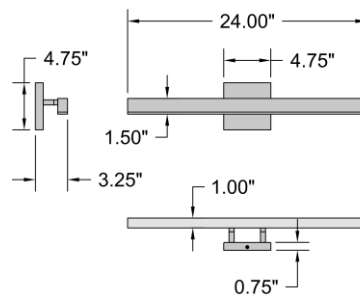

LINE DRAWING