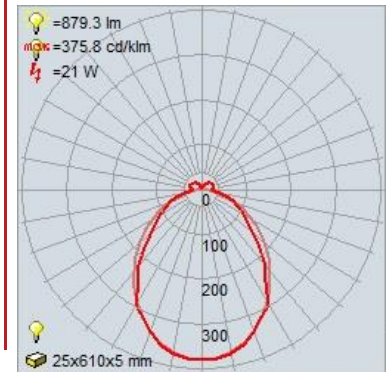

Dimmable: Yes Nominal Lumens: 1200 Lm
CRI: 90 Delivered Lumens: N/A
CCT: 3000K
Recommended Dimmers:

ADDITIONAL NOTES

Project Name: _____
Location: _____
Type: _____
Quantity: _____
Notes:

LINE DRAWING

IES FILE