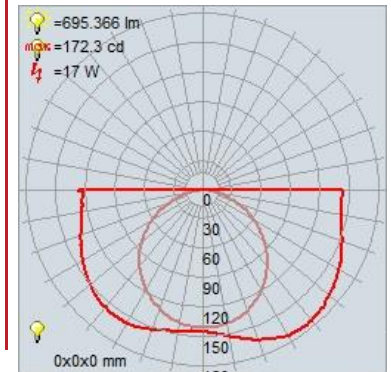

### PRODUCT MEASUREMENTS

FIXTURE**	BACKPLATE / CANOPY**
Length:	Length
Width: 4.5"	Width: 4.5"
Diameter	Diameter: 1.5"
Height: 23.75"	Height: 23.75"
Extension: 4.25"	
Overall Height:	

LINE DRAWING

IES FILE

In addition to Access Lighting's purchase and warranty terms and conditions, by signing below or placing an order, you agree that you are authorized to bind the entity placing any order and acknowledge the following: All of sizes and measurements are approximate and all images are for illustrative purposes only. In the event of an inconsistency, the "Product Measurements" section controls. There also may be slight differences in the colors and designs compared to the displayed and printed images.