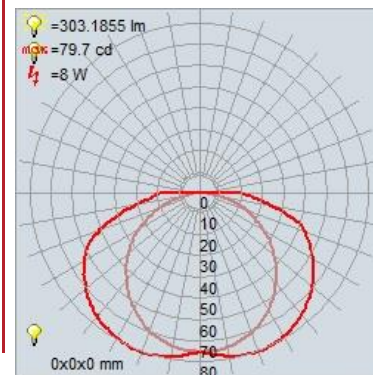

FIXTURE**	BACKPLATE / CANOPY**
Length:	Length
Width: 4.5"	Width: 4.5"
Diameter	Diameter:
Height: 19.75"	Height: 10"
Extension: 1.75"	
Overall Height:	

TECHNICAL SPECIFICATIONS

SPECIFICATIONS

Frame Material: Steel
Diffuser Material: Acrylic
Lamping Type: SSL (Dedicated LED) Jbox: Standard
Lamping Base: SSL Lamp Wattage: 14 W
Lamp Quantity: 1 Total Wattage: 14 W
Voltage: 120v Lamps Included: Yes

Type: _____

Quantity: _____

Notes:

LINE DRAWING

IES FILE

In addition to Access Lighting's purchase and warranty terms and conditions, by signing below or placing an order, you agree that you are authorized to bind the entity placing any order and acknowledge the following: All of sizes and measurements are approximate and all images are for illustrative purposes only. In the event of an inconsistency, the "Product Measurements" section controls. There also may be slight differences in the colors and designs compared to the displayed and printed images.