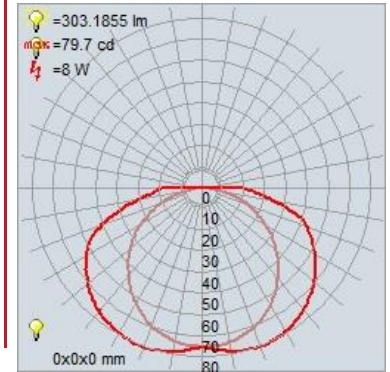

Stock Code: **61071LEDDCS-BL/ALB**

Collection: Victoria

PRODUCT INFORMATION

Base: 61071 Parent: 61071LEDDCS
Mounting Type: Wall UPC: 641594257861
Finish: Black
Diffuser: Alabaster

PRODUCT MEASUREMENTS

FIXTURE**	BACKPLATE / CANOPY**
Length:	Length
Width: 4.5"	Width: 4.5"
Diameter	Diameter:
Height: 19.75"	Height: 10"
Extension: 1.75"	
Overall Height:	

LINE DRAWING

IES FILE

In addition to Access Lighting's purchase and warranty terms and conditions, by signing below or placing an order, you agree that you are authorized to bind the entity placing any order and acknowledge the following: All of sizes and measurements are approximate and all images are for illustrative purposes only. In the event of an inconsistency, the "Product Measurements" section controls. There also may be slight differences in the colors and designs compared to the displayed and printed images.