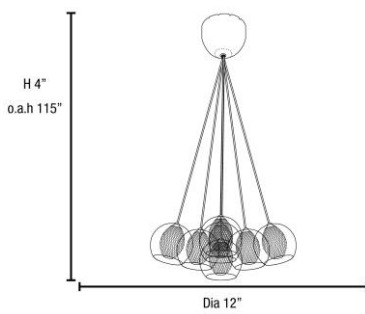

Stock Code: **52077-CH/CLR**

Collection: Aeria

PRODUCT INFORMATION

Base: 52077 Parent: 52077
Mounting Type: Ceiling UPC: 641594187540
Finish: Chrome
Diffuser: Clear

PRODUCT MEASUREMENTS

FIXTURE**	BACKPLATE / CANOPY**
Length:	Length
Width:	Width:
Diameter 12"	Diameter:
Height: 4"	Height: 1.25"
Extension:	
Overall Height: 6-115"	

TECHNICAL SPECIFICATIONS

SPECIFICATIONS

Frame Material: Metal	
Diffuser Material: Glass	
Lamping Type: G4 (Halogen)	Jbox: Standard
Lamping Base: G4	Lamp Wattage: 20 W
Lamp Quantity: 7	Total Wattage: 140 W
Voltage: 12v	Lamps Included: No

Dimmable: No	Nominal Lumens: N/A
CRI: N/A	Delivered Lumens: N/A
CCT: N/A	
Recommended Dimmers:	

ADDITIONAL NOTES

10 feet of co-axial cord included

Project Name: _____

Location: _____

Type: _____

Quantity: _____

Notes: _____

LINE DRAWING

IES FILE

In addition to Access Lighting's purchase and warranty terms and conditions, by signing below or placing an order, you agree that you are authorized to bind the entity placing any order and acknowledge the following: All of sizes and measurements are approximate and all images are for illustrative purposes only. In the event of an inconsistency, the "Product Measurements" section controls. There also may be slight differences in the colors and designs compared to the displayed and printed images.