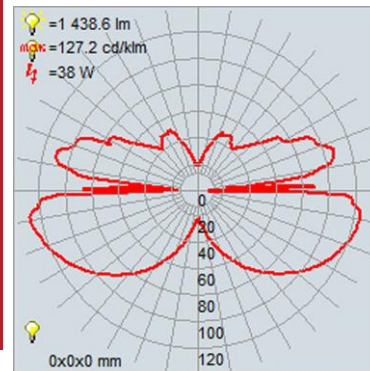

FIXTURE**	BACKPLATE / CANOPY**
Length:	Length
Width:	Width:
Diameter 31.5"	Diameter: 12.75"
Height: .75"	Height: 1.25"
Extension:	
Overall Height: 6-120"	

TECHNICAL SPECIFICATIONS

SPECIFICATIONS

Frame Material: Steel
Diffuser Material: N/A
Lamping Type: SSL (Dedicated LED) Jbox: Standard
Lamping Base: SSL Lamp Wattage: 42 W
Lamp Quantity: 1 Total Wattage: 42 W
Voltage: 120-277v Lamps Included: Yes

LINE DRAWING

IES FILE

In addition to Access Lighting's purchase and warranty terms and conditions, by signing below or placing an order, you agree that you are authorized to bind the entity placing any order and acknowledge the following: All of sizes and measurements are approximate and all images are for illustrative purposes only. In the event of an inconsistency, the "Product Measurements" section controls. There also may be slight differences in the colors and designs compared to the displayed and printed images.