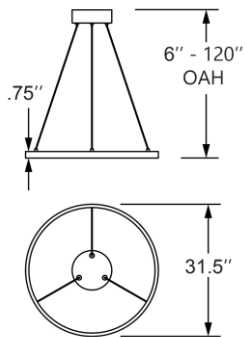

FIXTURE**	BACKPLATE / CANOPY**
Length:	Length
Width:	Width:
Diameter 31.5"	Diameter: 12.75"
Height: .75"	Height: 1.25"
Extension:	
Overall Height: 6-120"	

TECHNICAL SPECIFICATIONS

SPECIFICATIONS

Frame Material: Steel
Diffuser Material: N/A
Lamping Type: SSL (Dedicated LED) Jbox: Standard
Lamping Base: SSL Lamp Wattage: 42 W
Lamp Quantity: 1 Total Wattage: 42 W
Voltage: 120-277v Lamps Included: Yes

LINE DRAWING

IES FILE

In addition to Access Lighting's purchase and warranty terms and conditions, by signing below or placing an order, you agree that you are authorized to bind the entity placing any order and acknowledge the following: All of sizes and measurements are approximate and all images are for illustrative purposes only. In the event of an inconsistency, the "Product Measurements" section controls. There also may be slight differences in the colors and designs compared to the displayed and printed images.