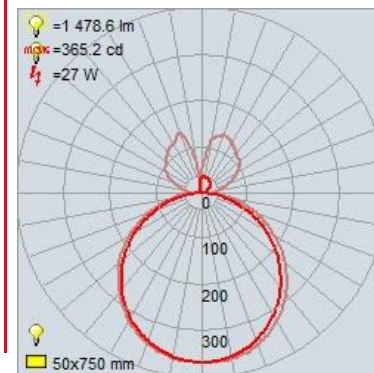

### PRODUCT MEASUREMENTS

FIXTURE**	BACKPLATE / CANOPY**
Length: 30"	Length
Width: 30"	Width:
Diameter	Diameter: 5.5"
Height: 30"	Height: 1.25"
Extension:	
Overall Height: 35-151"	

#### PHOTOMETRICS

Dimmable: Yes Nominal Lumens: 2900 Lm  
CRI: 90 Delivered Lumens: 1479 Lm  
CCT: 3000K  
Recommended Dimmers:

#### ADDITIONAL NOTES

6 Feet of Cord Included

Project Name: \_\_\_\_\_

Location: \_\_\_\_\_

Type: \_\_\_\_\_

Quantity: \_\_\_\_\_

Notes: \_\_\_\_\_

LINE DRAWING

IES FILE

In addition to Access Lighting's purchase and warranty terms and conditions, by signing below or placing an order, you agree that you are authorized to bind the entity placing any order and acknowledge the following: All of sizes and measurements are approximate and all images are for illustrative purposes only. In the event of an inconsistency, the "Product Measurements" section controls. There also may be slight differences in the colors and designs compared to the displayed and printed images.