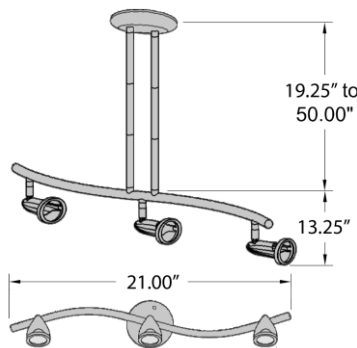

Stock Code: **52030LEDDL-BS/OPL**

Collection: Comet

PRODUCT INFORMATION

Base: 52030 Parent: 52030LEDDL
Mounting Type: Ceiling UPC: 641594216073
Finish: Brushed Steel
Diffuser: Opal

PRODUCT MEASUREMENTS

FIXTURE**	BACKPLATE / CANOPY**
Length: 21"	Length
Width: 4.5"	Width:
Diameter	Diameter:
Height: 13.25"	Height: 1.25"
Extension:	
Overall Height: 19.25-50"	

TECHNICAL SPECIFICATIONS

SPECIFICATIONS

Frame Material: Metal
Diffuser Material: Glass
Lamping Type: GU-10 (Replaceable LE Jbox: Standard
Lamping Base: GU-10 Lamp Wattage: 5.5 W
Lamp Quantity: 3 Total Wattage: 16.5 W
Voltage: 120v Lamps Included: Yes

ADDITIONAL NOTES

Sloped ceiling adapter included; Custom Finish 100 Piece
Minimum Order Quantity

Project Name: _____

Location: _____

Type: _____

Quantity: _____

Notes: _____

LINE DRAWING

IES FILE

In addition to Access Lighting's purchase and warranty terms and conditions, by signing below or placing an order, you agree that you are authorized to bind the entity placing any order and acknowledge the following: All of sizes and measurements are approximate and all images are for illustrative purposes only. In the event of an inconsistency, the "Product Measurements" section controls. There also may be slight differences in the colors and designs compared to the displayed and printed images.