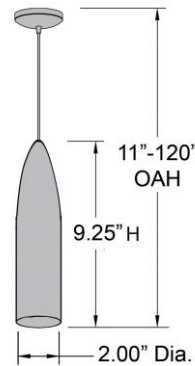

Stock Code: **52001LEDLP-BS**

Collection: Odyssey

PRODUCT INFORMATION

Base: 52001 Parent: 52001LEDLP
Mounting Type: Ceiling UPC: 641594148695
Finish: Brushed Steel
Diffuser: N/A

PRODUCT MEASUREMENTS

FIXTURE**	BACKPLATE / CANOPY**
Length:	Length
Width:	Width:
Diameter 2"	Diameter:
Height: 9.25"	Height:
Extension:	
Overall Height: 11-120"	

TECHNICAL SPECIFICATIONS

SPECIFICATIONS

Frame Material: Metal
Diffuser Material: Metal
Lamping Type: GU-5.3 (Replaceable L Jbox: Standard
Lamping Base: GU-5.3 Lamp Wattage: 6 W
Lamp Quantity: 1 Total Wattage: 6 W
Voltage: 120v Lamps Included: Yes

Project Name: _____

Location: _____

Type: _____

Quantity: _____

Notes: _____

LINE DRAWING

IES FILE

In addition to Access Lighting's purchase and warranty terms and conditions, by signing below or placing an order, you agree that you are authorized to bind the entity placing any order and acknowledge the following: All of sizes and measurements are approximate and all images are for illustrative purposes only. In the event of an inconsistency, the "Product Measurements" section controls. There also may be slight differences in the colors and designs compared to the displayed and printed images.

Signature: _____

Print Name _____ Date: _____

Toll Free 800-828-5483 www.AccessLighting.com

301 Piedmont Grove Park, Suite A, Greenville, SC 29611

** NOTE: All measurements are rounded up to the 1/4 inch. There is no warranty on any replaceable bulbs, even if included with the fixture.
Copyright Access Lighting Corp. All information is subject to change without notice. 2/18/2024 52001LEDLP-BS.pdf