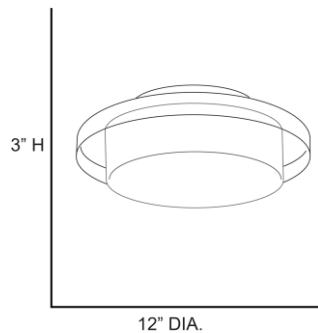

LINE DRAWING