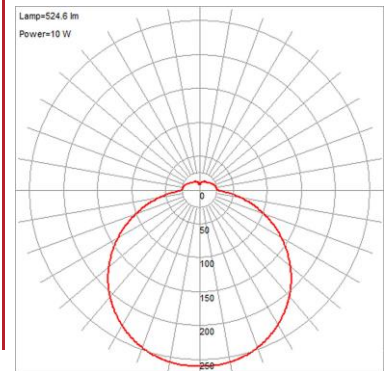

ADDITIONAL NOTES

Project Name: _____
Location: _____
Type: _____
Quantity: _____
Notes: _____

LINE DRAWING

IES FILE

In addition to Access Lighting's purchase and warranty terms and conditions, by signing below or placing an order, you agree that you are authorized to bind the entity placing any order and acknowledge the following: All of sizes and measurements are approximate and all images are for illustrative purposes only. In the event of an inconsistency, the "Product Measurements" section controls. There also may be slight differences in the colors and designs compared to the displayed and printed images.