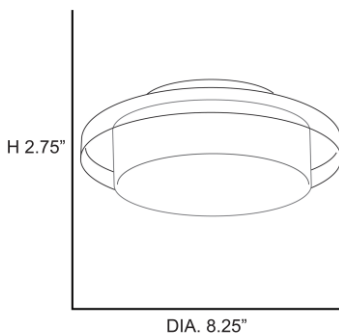

LINE DRAWING