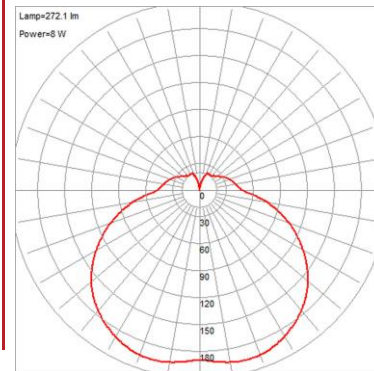

Dimmable: Yes Nominal Lumens: 600 Lm
CRI: 82 Delivered Lumens: 272 Lm
CCT: 3000K
Recommended Dimmers:
(ELV)LUTRON Maestro MAELV-600; (ELV)LUTRON Diva DVELV-300P; (ELV)LUTRON Diva DVELV-303P;
(ELV)LEVITON Decora DSE06-10Z; (ELV)LEVITON Illumatech SLIDE IPE04-1LZ; (ELV)LEVITON Illumatech IPE04;
(MI VII ITRON Nova NI V-600; (FI VII ITRON Skvlark SFI V-

ADDITIONAL NOTES

Project Name: _____
Location: _____
Type: _____
Quantity: _____
Notes:

LINE DRAWING

IES FILE

In addition to Access Lighting's purchase and warranty terms and conditions, by signing below or placing an order, you agree that you are authorized to bind the entity placing any order and acknowledge the following: All of sizes and measurements are approximate and all images are for illustrative purposes only. In the event of an inconsistency, the "Product Measurements" section controls. There also may be slight differences in the colors and designs compared to the displayed and printed images.

Signature: _____

Print Name _____ Date: _____

Toll Free 800-828-5483 www.AccessLighting.com

301 Piedmont Grove Park, Suite A, Greenville, SC 29611

** NOTE: All measurements are rounded up to the 1/4 inch. There is no warranty on any replaceable bulbs, even if included with the fixture. Copyright Access Lighting Corp. All information is subject to change without notice. 2/18/2024 50198LEDD-OPL_SMK.pdf