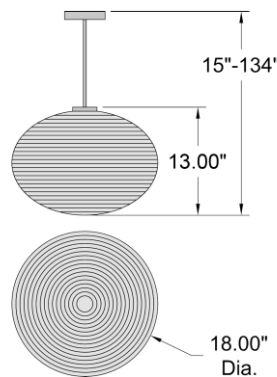

<b>FIXTURE**</b>	<b>BACKPLATE / CANOPY**</b>
Length:	Length
Width:	Width:
Diameter 18"	Diameter:
Height: 13"	Height: 0.75"
Extension:	
Overall Height: 15-134"	

**TECHNICAL SPECIFICATIONS**

**SPECIFICATIONS**

**ADDITIONAL NOTES**

10 feet of clear cord included; Custom Finish 5 Piece Minimum Order Quantity

Project Name: \_\_\_\_\_

Location: \_\_\_\_\_

Type: \_\_\_\_\_

Quantity: \_\_\_\_\_

Notes: \_\_\_\_\_

**LINE DRAWING**

**IES FILE**

In addition to Access Lighting's purchase and warranty terms and conditions, by signing below or placing an order, you agree that you are authorized to bind the entity placing any order and acknowledge the following: All of sizes and measurements are approximate and all images are for illustrative purposes only. In the event of an inconsistency, the "Product Measurements" section controls. There also may be slight differences in the colors and designs compared to the displayed and printed images.