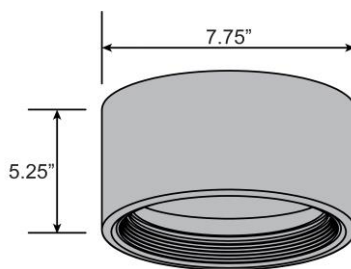

IES FILE

In addition to Access Lighting's purchase and warranty terms and conditions, by signing below or placing an order, you agree that you are authorized to bind the entity placing any order and acknowledge the following: All of sizes and measurements are approximate and all images are for illustrative purposes only. In the event of an inconsistency, the "Product Measurements" section controls. There also may be slight differences in the colors and designs compared to the displayed and printed images.