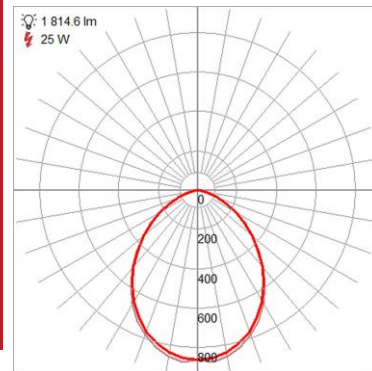

ADDITIONAL NOTES

Optional Color Temperature 100 Piece Minimum Order Quantity;
Custom Finish 100 Piece Minimum Order Quantity

Project Name: _____

Location: _____

Type: _____

Quantity: _____

Notes: _____

LINE DRAWING

IES FILE

In addition to Access Lighting's purchase and warranty terms and conditions, by signing below or placing an order, you agree that you are authorized to bind the entity placing any order and acknowledge the following: All of sizes and measurements are approximate and all images are for illustrative purposes only. In the event of an inconsistency, the "Product Measurements" section controls. There also may be slight differences in the colors and designs compared to the displayed and printed images.