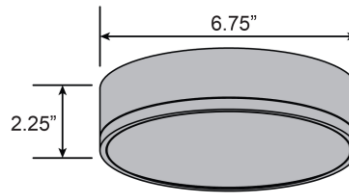

LINE DRAWING