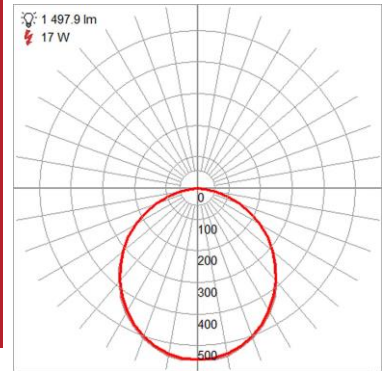

IES FILE

In addition to Access Lighting's purchase and warranty terms and conditions, by signing below or placing an order, you agree that you are authorized to bind the entity placing any order and acknowledge the following: All of sizes and measurements are approximate and all images are for illustrative purposes only. In the event of an inconsistency, the "Product Measurements" section controls. There also may be slight differences in the colors and designs compared to the displayed and printed images.

Signature: _____

Print Name _____ Date: _____

Toll Free 800-828-5483 www.AccessLighting.com

301 Piedmont Grove Park, Suite A, Greenville, SC 29611

** NOTE: All measurements are rounded up to the 1/4 inch. There is no warranty on any replaceable bulbs, even if included with the fixture. Copyright Access Lighting Corp. All information is subject to change without notice.

2/18/2024

50004LEDD-BL_ACR-120V.pdf