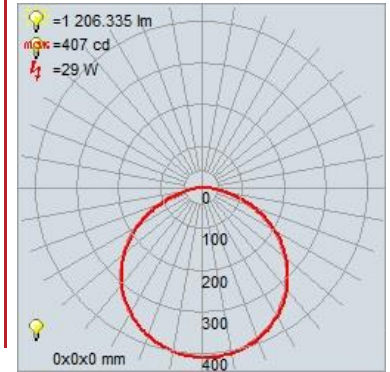

FIXTURE**	BACKPLATE / CANOPY**
Length:	Length
Width:	Width:
Diameter 15.75"	Diameter: 15.75"
Height: 2.75"	Height:
Extension:	
Overall Height:	

TECHNICAL SPECIFICATIONS

SPECIFICATIONS

Frame Material: Steel
Diffuser Material: Acrylic
Lamping Type: SSL (Dedicated LED) Jbox: Standard
Lamping Base: SSL Lamp Wattage: 30 W
Lamp Quantity: 1 Total Wattage: 30 W
Voltage: 120v Lamps Included: Yes

Type: _____

Quantity: _____

Notes: _____

LINE DRAWING

IES FILE

In addition to Access Lighting's purchase and warranty terms and conditions, by signing below or placing an order, you agree that you are authorized to bind the entity placing any order and acknowledge the following: All of sizes and measurements are approximate and all images are for illustrative purposes only. In the event of an inconsistency, the "Product Measurements" section controls. There also may be slight differences in the colors and designs compared to the displayed and printed images.