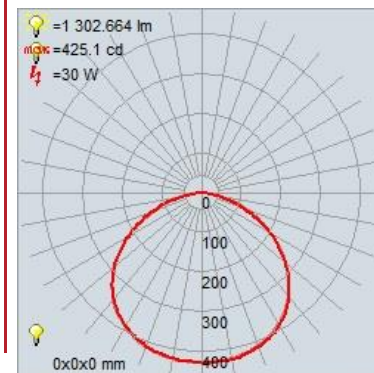

FIXTURE**	BACKPLATE / CANOPY**
Length:	Length
Width:	Width:
Diameter 15.5"	Diameter: 12.5"
Height: 3.5"	Height: 1.25"
Extension:	
Overall Height:	

TECHNICAL SPECIFICATIONS

SPECIFICATIONS

Frame Material: Steel
Diffuser Material: Acrylic
Lamping Type: SSL (Dedicated LED) Jbox: Standard
Lamping Base: SSL Lamp Wattage: 30 W
Lamp Quantity: 1 Total Wattage: 30 W
Voltage: 120v Lamps Included: Yes

Type: _____

Quantity: _____

Notes: _____

LINE DRAWING

IES FILE

In addition to Access Lighting's purchase and warranty terms and conditions, by signing below or placing an order, you agree that you are authorized to bind the entity placing any order and acknowledge the following: All of sizes and measurements are approximate and all images are for illustrative purposes only. In the event of an inconsistency, the "Product Measurements" section controls. There also may be slight differences in the colors and designs compared to the displayed and printed images.