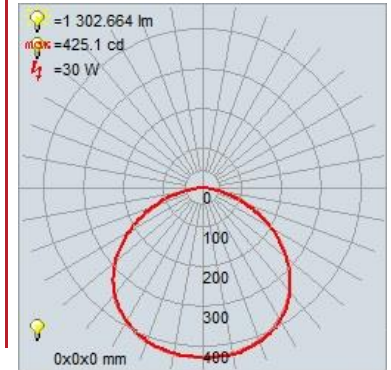

FIXTURE**	BACKPLATE / CANOPY**
Length:	Length
Width:	Width:
Diameter 15.5"	Diameter: 12.5"
Height: 3.5"	Height: 1.25"
Extension:	
Overall Height:	

TECHNICAL SPECIFICATIONS

SPECIFICATIONS

Frame Material: Steel
Diffuser Material: Acrylic
Lamping Type: SSL (Dedicated LED) Jbox: Standard
Lamping Base: SSL Lamp Wattage: 30 W
Lamp Quantity: 1 Total Wattage: 30 W
Voltage: 120v Lamps Included: Yes

Type: _____

Quantity: _____

Notes: _____

LINE DRAWING

IES FILE

In addition to Access Lighting's purchase and warranty terms and conditions, by signing below or placing an order, you agree that you are authorized to bind the entity placing any order and acknowledge the following: All of sizes and measurements are approximate and all images are for illustrative purposes only. In the event of an inconsistency, the "Product Measurements" section controls. There also may be slight differences in the colors and designs compared to the displayed and printed images.