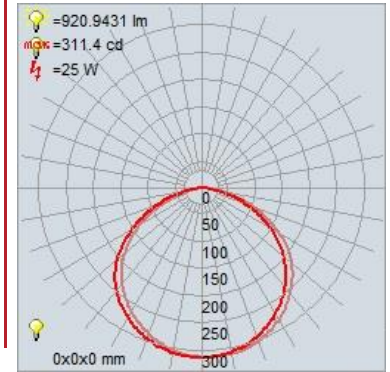

FIXTURE**	BACKPLATE / CANOPY**
Length:	Length
Width:	Width:
Diameter 13.75"	Diameter: 13.75"
Height: 3.25"	Height:
Extension:	
Overall Height:	

TECHNICAL SPECIFICATIONS

SPECIFICATIONS

Frame Material: Steel
Diffuser Material: Acrylic
Lamping Type: SSL (Dedicated LED) Jbox: Standard
Lamping Base: SSL Lamp Wattage: 25 W
Lamp Quantity: 1 Total Wattage: 25 W
Voltage: 120v Lamps Included: Yes

LINE DRAWING

IES FILE

In addition to Access Lighting's purchase and warranty terms and conditions, by signing below or placing an order, you agree that you are authorized to bind the entity placing any order and acknowledge the following: All of sizes and measurements are approximate and all images are for illustrative purposes only. In the event of an inconsistency, the "Product Measurements" section controls. There also may be slight differences in the colors and designs compared to the displayed and printed images.