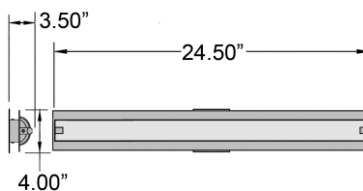

FIXTURE**	BACKPLATE / CANOPY**
Length:	Length 24.5"
Width: 24.5"	Width: 2.25"
Diameter	Diameter:
Height: 4"	Height: 1.25"
Extension: 3.5"	
Overall Height:	

TECHNICAL SPECIFICATIONS

SPECIFICATIONS

Frame Material: Metal
Diffuser Material: Glass
Lamping Type: SSL (Dedicated LED) Jbox: Standard
Lamping Base: SSL Lamp Wattage: 30 W
Lamp Quantity: 1 Total Wattage: 30 W
Voltage: 120v Lamps Included: Yes

Fully adjustable floating canopy included; Horizontal and Vertical Mounting

Project Name: _____

Location: _____

Type: _____

Quantity: _____

Notes: _____

LINE DRAWING

IES FILE

In addition to Access Lighting's purchase and warranty terms and conditions, by signing below or placing an order, you agree that you are authorized to bind the entity placing any order and acknowledge the following: All of sizes and measurements are approximate and all images are for illustrative purposes only. In the event of an inconsistency, the "Product Measurements" section controls. There also may be slight differences in the colors and designs compared to the displayed and printed images.