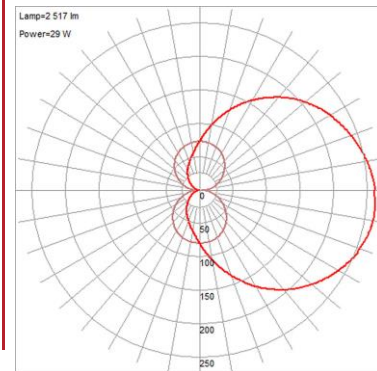

FIXTURE**	BACKPLATE / CANOPY**
Length:	Length 24.5"
Width: 24.5"	Width: 2.25"
Diameter	Diameter:
Height: 4"	Height: 1.25"
Extension: 3.5"	
Overall Height:	

TECHNICAL SPECIFICATIONS

SPECIFICATIONS

Frame Material: Metal
Diffuser Material: Glass
Lamping Type: SSL (Dedicated LED) Jbox: Standard
Lamping Base: SSL Lamp Wattage: 30 W
Lamp Quantity: 1 Total Wattage: 30 W
Voltage: 120v Lamps Included: Yes

Fully adjustable floating canopy included; Horizontal and Vertical Mounting

Project Name: _____

Location: _____

Type: _____

Quantity: _____

Notes: _____

LINE DRAWING

IES FILE

In addition to Access Lighting's purchase and warranty terms and conditions, by signing below or placing an order, you agree that you are authorized to bind the entity placing any order and acknowledge the following: All of sizes and measurements are approximate and all images are for illustrative purposes only. In the event of an inconsistency, the "Product Measurements" section controls. There also may be slight differences in the colors and designs compared to the displayed and printed images.