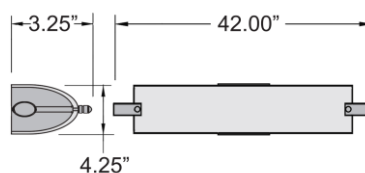

Location: _____

Type: _____

Quantity: _____

Notes: _____

LINE DRAWING

IES FILE

In addition to Access Lighting's purchase and warranty terms and conditions, by signing below or placing an order, you agree that you are authorized to bind the entity placing any order and acknowledge the following: All of sizes and measurements are approximate and all images are for illustrative purposes only. In the event of an inconsistency, the "Product Measurements" section controls. There also may be slight differences in the colors and designs compared to the displayed and printed images.

Signature: _____

Print Name _____ Date: _____

Toll Free 800-828-5483 www.AccessLighting.com

301 Piedmont Grove Park, Suite A, Greenville, SC 29611

** NOTE: All measurements are rounded up to the 1/4 inch. There is no warranty on any replaceable bulbs, even if included with the fixture.
Copyright Access Lighting Corp. All information is subject to change without notice. 2/18/2024 31003LEDD-BS_OPL.pdf