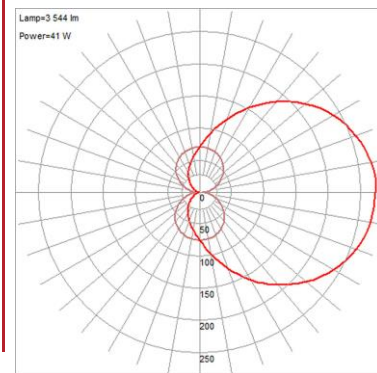

Location: _____

Type: _____

Quantity: _____

Notes: _____

LINE DRAWING

IES FILE

In addition to Access Lighting's purchase and warranty terms and conditions, by signing below or placing an order, you agree that you are authorized to bind the entity placing any order and acknowledge the following: All of sizes and measurements are approximate and all images are for illustrative purposes only. In the event of an inconsistency, the "Product Measurements" section controls. There also may be slight differences in the colors and designs compared to the displayed and printed images.