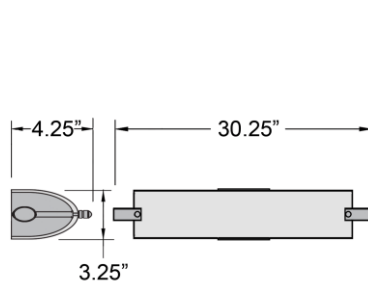

Stock Code: **31002LEDD-BS/OPL**

Collection: Vail

PRODUCT INFORMATION

Base: 31002 Parent: 31002LEDD
Mounting Type: Wall UPC: 641594175059
Finish: Brushed Steel
Diffuser: Opal

PRODUCT MEASUREMENTS

FIXTURE**	BACKPLATE / CANOPY**
Length:	Length 25.75"
Width: 30.25"	Width: 3"
Diameter	Diameter:
Height: 4.25"	Height: 1.5"
Extension: 3.25"	
Overall Height:	

Location: _____

Type: _____

Quantity: _____

Notes: _____

LINE DRAWING

IES FILE

In addition to Access Lighting's purchase and warranty terms and conditions, by signing below or placing an order, you agree that you are authorized to bind the entity placing any order and acknowledge the following: All of sizes and measurements are approximate and all images are for illustrative purposes only. In the event of an inconsistency, the "Product Measurements" section controls. There also may be slight differences in the colors and designs compared to the displayed and printed images.

Signature: _____

Print Name _____ Date: _____

Toll Free 800-828-5483 www.AccessLighting.com

301 Piedmont Grove Park, Suite A, Greenville, SC 29611

** NOTE: All measurements are rounded up to the 1/4 inch. There is no warranty on any replaceable bulbs, even if included with the fixture.
Copyright Access Lighting Corp. All information is subject to change without notice. 2/18/2024 31002LEDD-BS_OPL.pdf