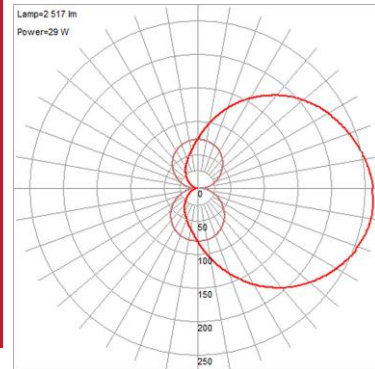

Location: _____

Type: _____

Quantity: _____

Notes: _____

LINE DRAWING

IES FILE

In addition to Access Lighting's purchase and warranty terms and conditions, by signing below or placing an order, you agree that you are authorized to bind the entity placing any order and acknowledge the following: All of sizes and measurements are approximate and all images are for illustrative purposes only. In the event of an inconsistency, the "Product Measurements" section controls. There also may be slight differences in the colors and designs compared to the displayed and printed images.