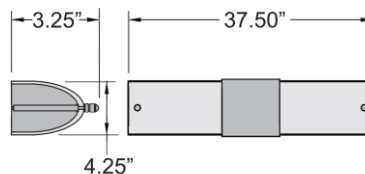

Stock Code: **31001LEDD-BS/OPL**

Collection: Vail

PRODUCT INFORMATION

Base: 31001 Parent: 31001LEDD
Mounting Type: Wall UPC: 641594198201
Finish: Brushed Steel
Diffuser: Opal

PRODUCT MEASUREMENTS

FIXTURE**	BACKPLATE / CANOPY**
Length:	Length
Width: 37.5"	Width:
Diameter	Diameter:
Height: 4.25"	Height:
Extension: 3.25"	
Overall Height:	

Type: _____

Quantity: _____

Notes: _____

LINE DRAWING

IES FILE

In addition to Access Lighting's purchase and warranty terms and conditions, by signing below or placing an order, you agree that you are authorized to bind the entity placing any order and acknowledge the following: All of sizes and measurements are approximate and all images are for illustrative purposes only. In the event of an inconsistency, the "Product Measurements" section controls. There also may be slight differences in the colors and designs compared to the displayed and printed images.