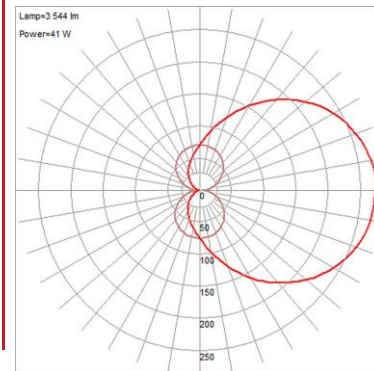

Type: _____

Quantity: _____

Notes: _____

LINE DRAWING

IES FILE

In addition to Access Lighting's purchase and warranty terms and conditions, by signing below or placing an order, you agree that you are authorized to bind the entity placing any order and acknowledge the following: All of sizes and measurements are approximate and all images are for illustrative purposes only. In the event of an inconsistency, the "Product Measurements" section controls. There also may be slight differences in the colors and designs compared to the displayed and printed images.