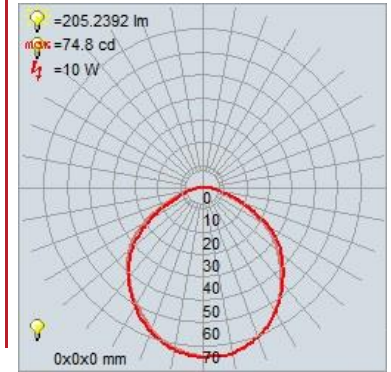

Dimmable: Yes Nominal Lumens: 900 Lm
CRI: 90 Delivered Lumens: 205 Lm
CCT: 3000K
Recommended Dimmers:

ADDITIONAL NOTES

Project Name: _____
Location: _____
Type: _____
Quantity: _____
Notes:

LINE DRAWING

IES FILE